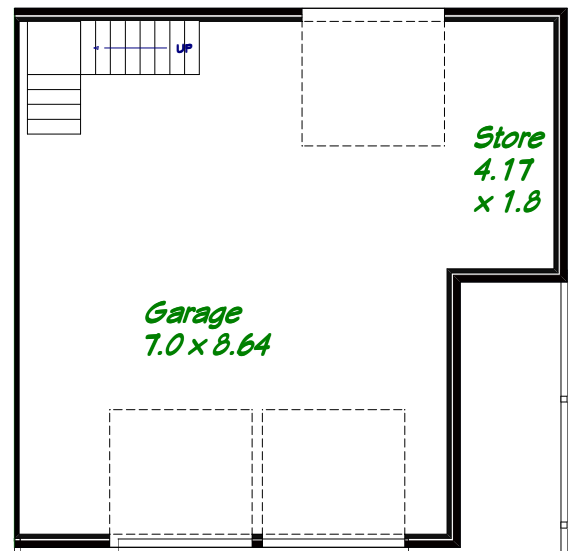

Lower Garage 76.40 Sqm
 Upper Living 201.00 Sqm
 Front Verandah 60.00 Sqm
 Rear Deck 44.60 Sqm
 Total 382.00 Sqm

41 Sq's

Willow